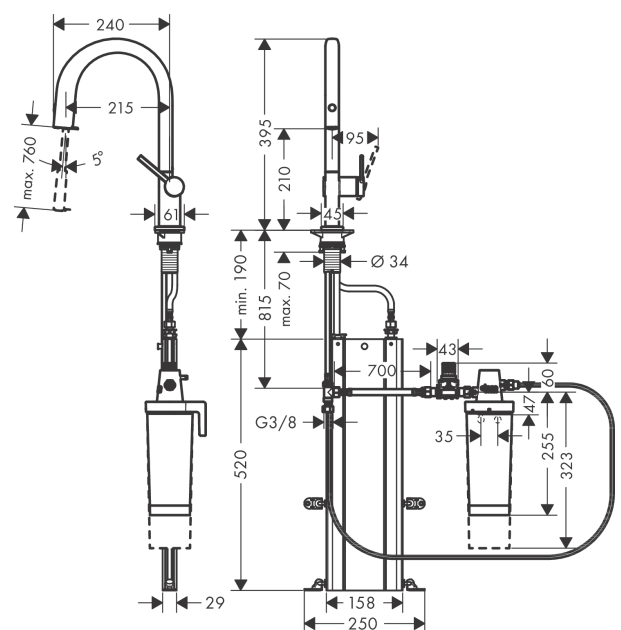

## Aqittura M91

**FilterSystem 210, pull-out spout, 1jet, sBox, starter set**

Finish: **Chrome** Article Number: **76800000**

#### product features

- consists of: single lever kitchen mixer, hose box, filterhead, mineralisation cartridge Harmony with filter
- ComfortZone 210
- swivel range adjustable in 3 steps 60°, 110° or 150°
- laminar spray
- maximum flow rate at 3 bar: 6,5 l/min
- ceramic cartridge
- connection type: G 3/8 connections
- integrated non-return valve
- suitable for continuous flow water heaters
- sBox for quiet, smooth and protected hose guidance in the cabinet, under the countertop
- extension length up to 76 cm
- tap hole with Ø 35 mm required
- separate water supply for filtered and unfiltered water
- filtered still drinking water via push button at the spout
- filter capacity: 300 l
- filter connection: G 3/8 input and output
- maximum withdrawal quantity (filtered water): 1,8 l/min

### Scale drawing

**Aqittura M91**  
**FilterSystem 210, pull-out spout, 1jet, sBox, starter set**  
 Finish: **Chrome** Article Number: **76800000**

**Exploded Drawing**

Year of production: >03/22