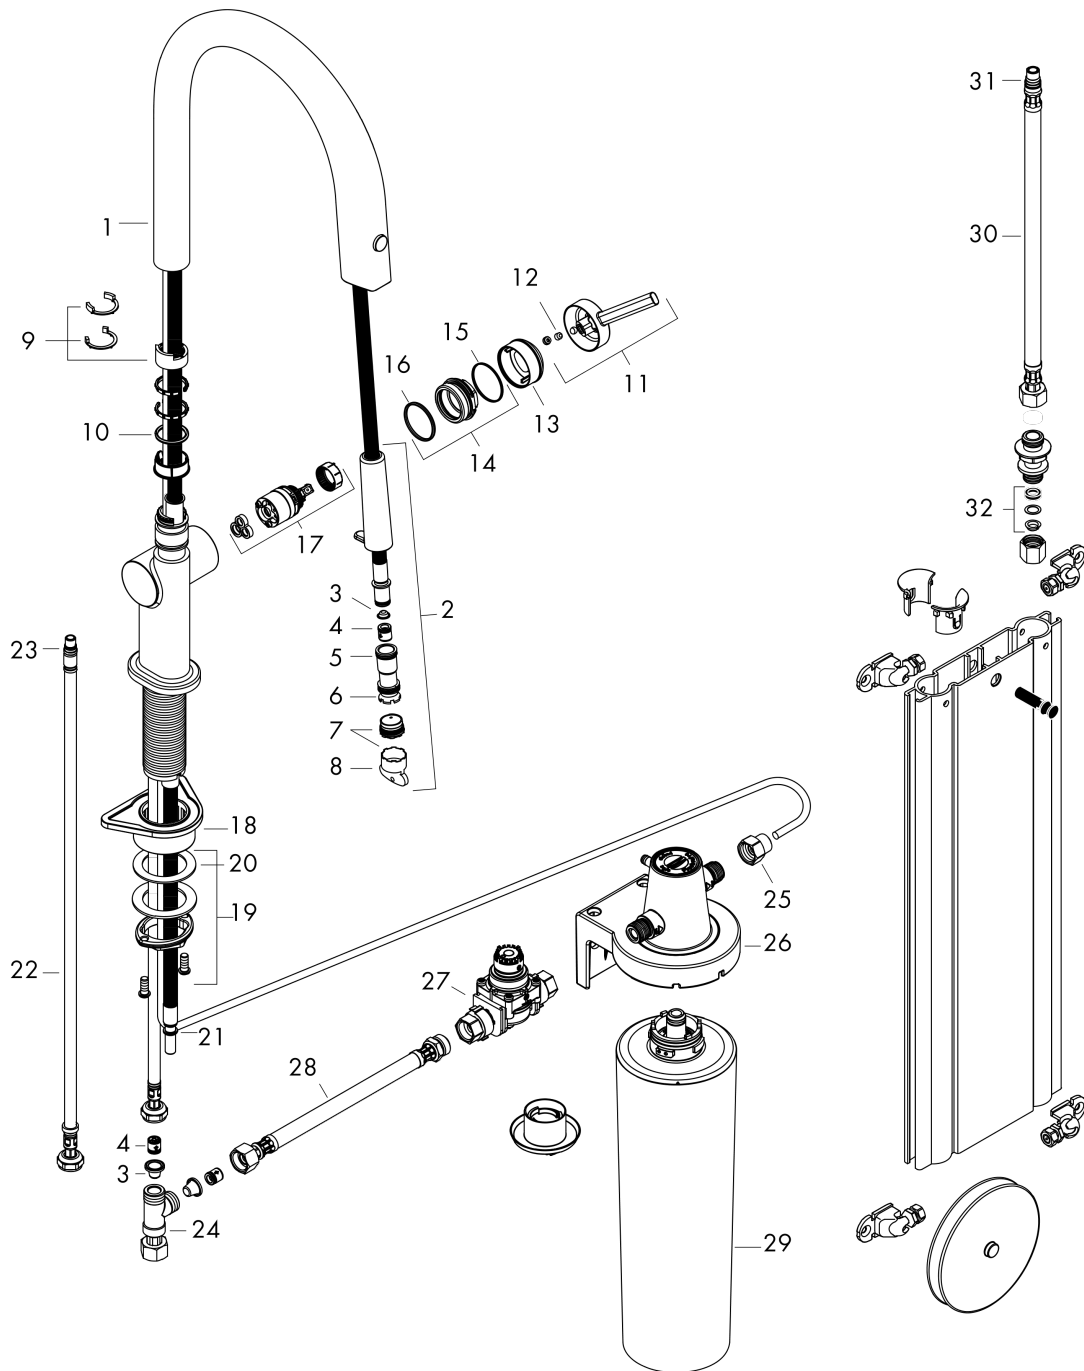

### Scale drawing

**Aqittura M91**  
**FilterSystem 210, pull-out spout, 1jet, sBox, starter set**  
 Finish: **Chrome** Article Number: **76800000**

**Exploded Drawing**

Year of production: >03/22

## Aqittura M91

FilterSystem 210, pull-out spout, 1jet, sBox, starter set

Finish: **Chrome** Article Number: **76800000**

### Spare part list

Year of production: >03/22

Pos.	Description	Article Number	PC	PU
1	spout cpl.	94713000	16	1
2	handspray	94512000	10	1
3	filter	98516000	2	1
4	non return valve DW 10	96456000	3	1
5	O-ring 13x1,5	98475000	1	1
6	O-Ring 12x2,5	98230000	1	1
7	spray former	93748000	7	1
8	service tool	93750000	3	1
9	set of locating rings (110° / 150°)	94513000	11	1
10	O-ring 21x2,5	98211000	1	1
11	handle	93736000	9	1
12	hollow set screw M5x5	98446000	1	1
13	flange	93737000	9	1
14	nut	93738000	10	1
15	O-ring 29x2	98391000	1	1
16	O-ring 30x1,5	98433000	1	1
17	cartridge, assy	93740000	13	1
18	support	97523000	2	1
19	fixing set (Ø 34)	95049000	5	1
20	lever collar	97548000	1	1
21	hose	93754000	14	1
22	connection hose 900 mm M8x0,75 G3/8	93746000	9	1
23	O-ring 6,6x1,6	93019000	1	1
24	T-piece	92152000	11	1
25	set of adapters	94710000	10	1
26	support element	94709000	15	1
27	pressure reducer	94708000	16	1
28	connection hose 700 mm G3/8 x G3/8	95896000	11	1
29	Filter with activated carbon and mineralisation (Harmony)	76828000	98	1
30	connection hose 450 mm M10x1 G3/8	96507000	9	1
31	O-ring 8x1,5	98423000	1	1
32	squeezing connection	96099000	3	1
a	Flow meter	76818000	98	1
b	filter	97973000	5	1